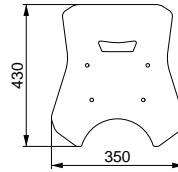

Codice Part.no	Descrizione- Description	Colori Colors	Prezzo Price	Spessore Thickness
sc612-t	Cupolino Endurance Race trasparente/ <i>Clear Endurance Race windscreen</i>	t	€ 80,00	4 mm
sc612-fs	Cupolino Endurance Race fumé scuro/ <i>Dark smoke Endurance race windscreen</i>	fs	€ 85,00	4 mm
sc612-fc	Cupolino Endurance Race fumé chiaro/ <i>Light smoke Endurance Race windscreen</i>	fc	€ 85,00	4 mm
sc612-no	Cupolino Endurance Race nero opaco/ <i>Matte black Endurance Race windscreen</i>	no	€ 85,00	4 mm
a/sc1230-ts	Attacco per sc1230-ts sc1231-ts sc1232-ts sc612 sc613/ <i>Mount for sc1230-ts sc1231-ts sc1232-ts sc612 sc613</i>	-	€ 45,00	-