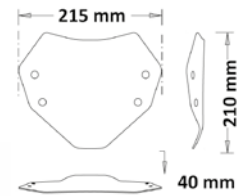

► M502N 2022-2024

Codice Part.no	Descrizione- Description	Colori Colors	Prezzo Price	Spessore Thickness	ABE Abe
sc630-no	Cupolino basso nero opaco <i>Low windshield matt black</i>	no	€ 60,00	4mm	V
sc630-fs	Cupolino basso fumè scuro <i>Low windshield dark smoked</i>	fs	€ 60,00	4mm	V
a/sc630	Attacco per sc630 e sc631 <i>Mounting kit for sc630 and sc631</i>	-	€ 40,00	-	-

sc630