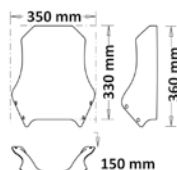

► DESERT X 2022-

PMMA
100%

TUV

4
mm

ABE

sc33-fs

Codice Part.no	Descrizione- Description	Colori Colors	Prezzo Price	Spessore Thickness	ABE Abe
sc33-fc	Cupolino Rally Fumè chiaro / Replace Rally Windshield smoked	fc	€ 85,00	4mm	V
sc33-fs	Cupolino Rally bassa Fumè scuro / Replace Rally Windshield dark smoked	fs	€ 85,00	4mm	V
sc33-no	Cupolino Rally bassa Nero opaco / Replace Rally Windshieldmatt black	no	€ 85,00	4mm	V