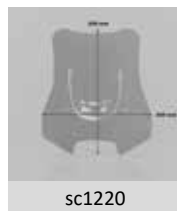

ist020-ar

ist021-o

ist022-o

ist023-b

ist024-b

ist025-b

► R 1300 GS 2023- / R 1300 GS ADV 2024-

Codice Part.no	Descrizione- Description	Colori Colors	Prezzo Price	Spessore Thickness
sc1220-t	Cupolino trasparente/ Clear Windscreen	t	€ 110,00	4mm
sc1220-fs	Cupolino fumè scuro/ Dark smoke Windscreen	fs	€ 120,00	4mm
sc1220-fc	Cupolino fumè chiaro/ Smoked clear Windscreen	fc	€ 120,00	4mm
att/sc1220	Sacchetto di viti e gommini Screws and rubber grommets	-	€ 10,00	-