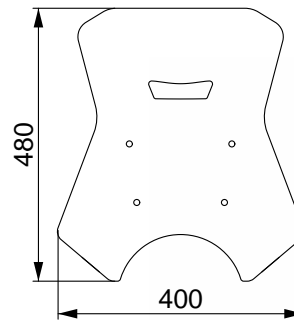

Codice Part.no	Descrizione- Description	Colori Colors	Prezzo Price	Spessore Thickness
sc613-t	Cupolino Endurance Race Plus trasparente/ <i>Clear Endurance Race Plus windscreen</i>	t	€ 85,00	4 mm
sc613-fs	Cupolino Endurance Race Plus fumé scuro/ <i>Dark smoke Endurance race Plus windscreen</i>	fs	€ 90,00	4 mm
sc613-fc	Cupolino Endurance Race Plus fumé chiaro/ <i>Light smoke Endurance Race Plus windscreen</i>	fc	€ 90,00	4 mm
a/sc1230-ts	Attacco per sc1230-ts sc1231-ts sc1232-ts sc612 sc613/ <i>Mount for sc1230-ts sc1231-ts sc1232-ts sc612 sc613</i>	-	€ 45,00	-