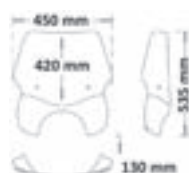

► NORDEN 901 2022

Codice Part.no	Descrizione- Description	Colori Colors	Prezzo Price	Spessore Thickness
sc810-fc	Cupolino basso fumè chiaro / Low Windshield smoked	fc	€ 80,00	4mm
∅ sc810	Attacco sc810-sc811-sc812 / Mounting kit for sc810-sc811-sc812	-	€ 20,00	-
sc810-fs	Cupolino basso fumè scuro / Low Windshield dark smoked	fs	€ 80,00	4mm
∅ sc810	Attacco sc810-sc811-sc812 / Mounting kit for sc810-sc811-sc812	-	€ 20,00	-

Codice Part.no	Descrizione- Description	Colori Colors	Prezzo Price	Spessore Thickness
sc811-t	Cupolino Medio trasparente / Medium Windshield clear	t	€ 90,00	4mm
∅ sc810	Attacco sc810-sc811-sc812 / Mounting kit for sc810-sc811-sc812	-	€ 20,00	-
sc811-fc	Cupolino Medio fumè chiaro / Medium Windshield smoked	fc	€ 90,00	4mm
∅ sc810	Attacco sc810-sc811-sc812 / Mounting kit for sc810-sc811-sc812	-	€ 20,00	-

Codice Part.no	Descrizione- Description	Colori Colors	Prezzo Price	Spessore Thickness
sc812-t	Cupolino Alto trasparente / High Windshield clear	t	€ 100,00	4mm
∅ sc810	Attacco sc810-sc811-sc812 / Mounting kit for sc810-sc811-sc812	-	€ 20,00	-
sc812-fc	Cupolino Alto fumè chiaro / High Windshield smoked	fc	€ 100,00	4mm
∅ sc810	Attacco sc810-sc811-sc812 / Mounting kit for sc810-sc811-sc812	-	€ 20,00	-

sc812