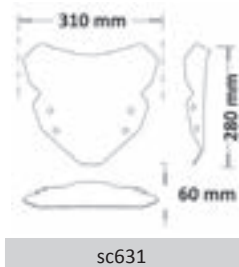

► **M502N 2021** ►

Codice Part.no	Descrizione- Description	Colori Colors	Prezzo Price	Spessore Thickness	ABE Ab
sc630-no	Cupolino ba so nero opa o Low windshield matt black	no	€ 60,00	3mm	V
sc634-fs	Cupolino ba so fumè scuro Low windshield dark smoked	fs	€ 60,00	3mm	V
a/sc630	Attacco per sc630 e sc631 Mounting kit for sc630 and sc631	-	€ 40,00	-	-

Codice Part.no	Descrizione- Description	Colori Colors	Prezzo Price	Spessore Thickness	ABE Ab
sc631-t	Cupolino ba to tra pa ente High windshield clear	t	€ 80,00	3mm	V
sc631-fc	Cupolino ba to fumè chia o High windshield smoked	fc	€ 80,00	3mm	V
sc631-fs	Cupolino ba to fumè scuro High windshield dark smoked	fs	€ 80,00	3mm	V
a/sc630	Attacco per sc630 e sc631 Mounting kit for sc630 and sc631	-	€ 40,00	-	-

sc631-fc