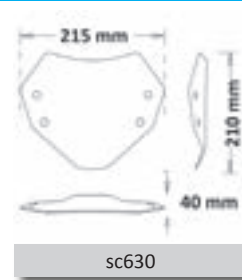

► **M502N 2021** ►

Codice Part.no	Descrizione- Description	Colori Colors	Prezzo Price	Spessore Thickness	ABE Ab
sc630-no	Cupolino ba so nero opa o Low windshield matt black	no	€ 60,00	3mm	V
sc634-fs	Cupolino ba so fumè scuro Low windshield dark smoked	fs	€ 60,00	3mm	V
a/sc630	Attacco per sc630 e sc631 Mounting kit for sc630 and sc631	-	€ 40,00	-	-

sc630-no

Codice Part.no	Descrizione- Description	Colori Colors	Prezzo Price	Spessore Thickness	ABE Ab
sc631-t	Cupolino ba to tra pa ente High windshield clear	t	€ 80,00	3mm	V
sc631-fc	Cupolino ba to fumè chia o High windshield smoked	fc	€ 80,00	3mm	V
sc631-fs	Cupolino ba to fumè scuro High windshield dark smoked	fs	€ 80,00	3mm	V
a/sc630	Attacco per sc630 e sc631 Mounting kit for sc630 and sc631	-	€ 40,00	-	-