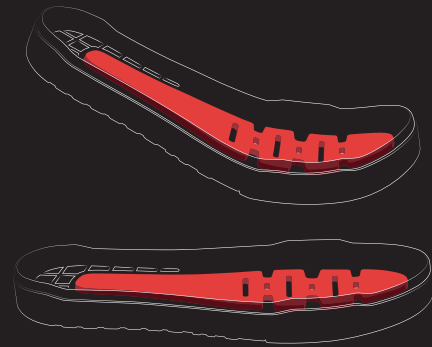

RIDING SHOES
WALK FREE
FORTEX
GORE-TEX®
D3O
VIBRAM

MOTORCYCLE

SPRING
SUMMER
PLUS

24

RANGE:
RIDING SHOES - 24

2024

PROTECTION MADE IMPERCEPTIBLE

CAN A RIDING SHOE BE AS COMFORTABLE AS A CASUAL ONE?

We started our research with this goal in mind
and engineered Fortex.

**THE INCREDIBLE INSIDE:
OUR FORTEX TECHNOLOGY**

Fortex is an innovative construction that, while delivering all the safety of a CE-certified riding shoe, maintains incredible flexibility for greater walking comfort.

PROTECTED. ALWAYS

Fortex is engineered to withstand the forces of a motorcycle accident and meets the requirements of a CE-certified shoe.

MOVE FREE

With its unique fragmented shape, Fortex allows the foot's natural flexibility, delivering an all-day-around casual fit.