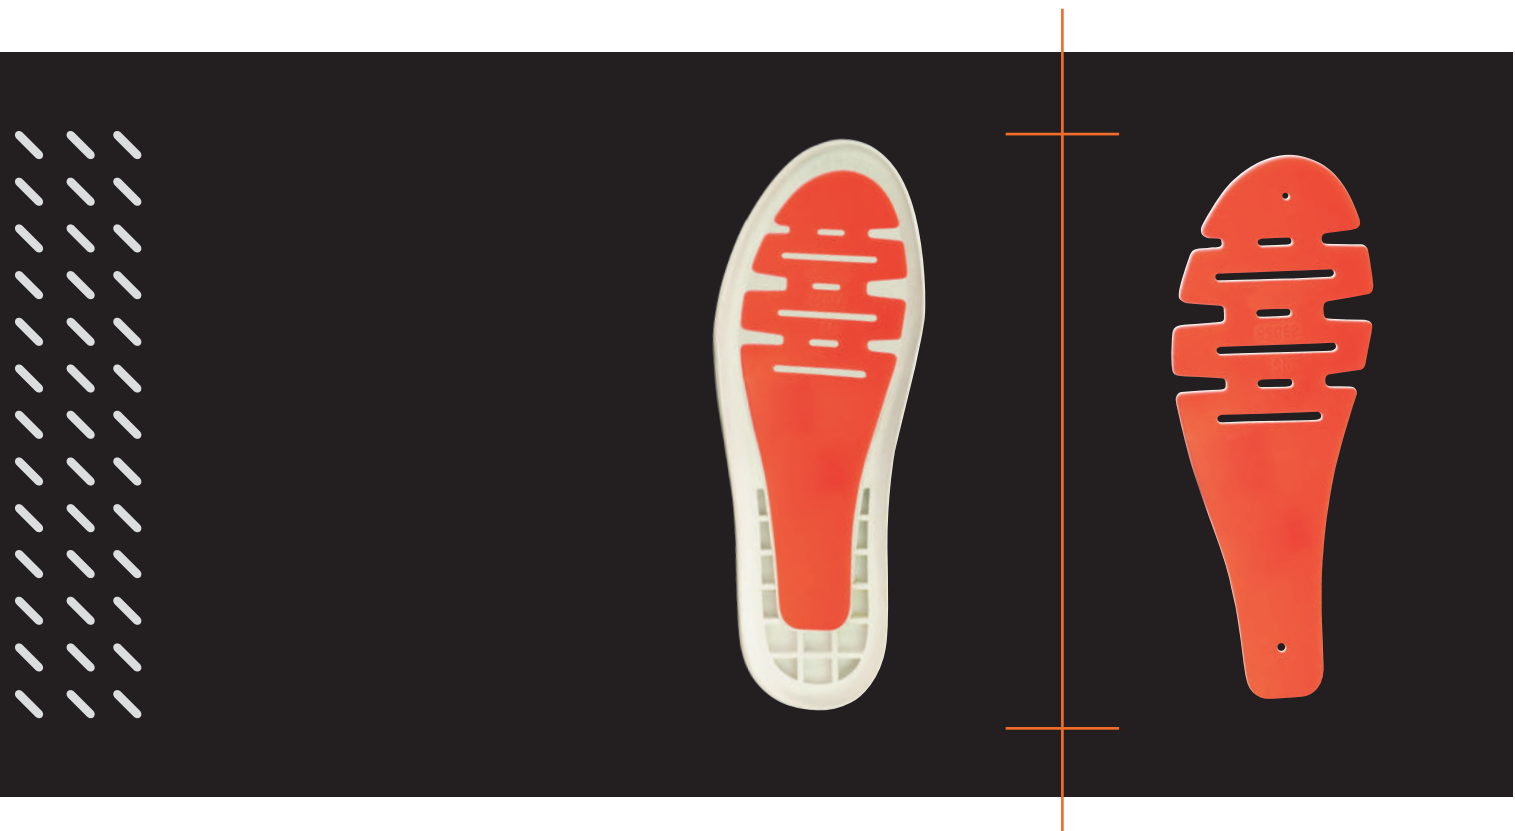

RIDING SHOES
WALK FREE
FORTEX
GORE-TEX®
D3O
VIBRAM

MOTORCYCLE

SPRING
SUMMER
PLUS

24

RANGE:
RIDING SHOES - 24

2024

PROTECTION MADE IMPERCEPTIBLE

CAN A RIDING SHOE BE AS COMFORTABLE AS A CASUAL ONE?

We started our research with this goal in mind
and engineered Fortex.

**THE INCREDIBLE INSIDE:
OUR FORTEX TECHNOLOGY**

Fortex is an innovative construction that, while delivering all the safety of a CE-certified riding shoe, maintains incredible flexibility for greater walking comfort.

PROTECTED. ALWAYS

Fortex is engineered to withstand the forces of a motorcycle accident and meets the requirements of a CE-certified shoe.

MOVE FREE

With its unique fragmented shape, Fortex allows the foot's natural flexibility, delivering an all-day-around casual fit.