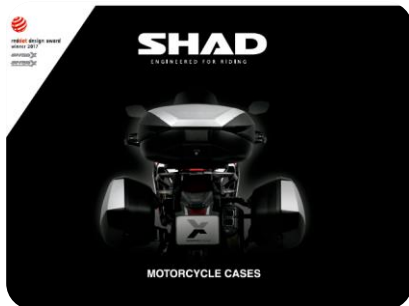

KAWASAKI
Ref. 999303
1,86 €

SUZUKI
Ref. 999303/1
1,86 €

YAMAHA
Ref. 999304
1,86 €

PRODUCT BROCHURES

Brochure Terra cases (999307)
0,27 €

Brochures:
Motorcycle cases (999365)
Bags + PIN System (999364)
Expandable Cases (999379)
0,39 €

Poster top cases
Ref. 999321
0,39 €

The poster features the SHAD logo at the top right and a small award logo at the top left. A central image shows a motorcycle rider on a road. Below this, the text reads 'THE MOST DESIGN-AWARDED MOTORCYCLE CASES'. The poster is divided into sections: 'TOP CASES' (a grid of 15 models including SH200x, SH100x, SH50, SH48, SH46, SH45, SH40, SH39, SH37, SH34, SH33, SH29, and SH28), 'SIDE CASES' (three models including SH35, SH25, and SH23), 'CASE ACCESSORIES' (brake lights, backrests, cargo racks, color covers, and inner bags), and 'OTHER PRODUCTS' (a row of various accessories).

STICKERS

A large, bold, black SHAD logo with a red triangle at the bottom right of the letter "A". The logo is set against a white background with a subtle drop shadow effect.

Small Sticker – 10 x 3,2cm