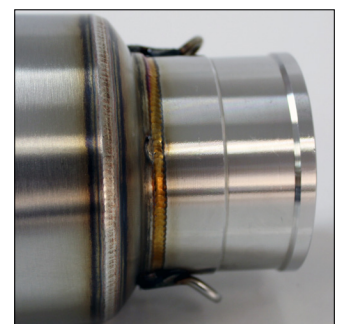

MK2 - Exhaust Line

TECHNICAL DATA

Material:
AISI 304 Stainless Steel

Shape:
Conical 90-100 mm.

Total length:
180 mm.

Weight:
0,9 Kg.

IXRACE
CONCEPT DESIGN

MK2 - Exhaust Line